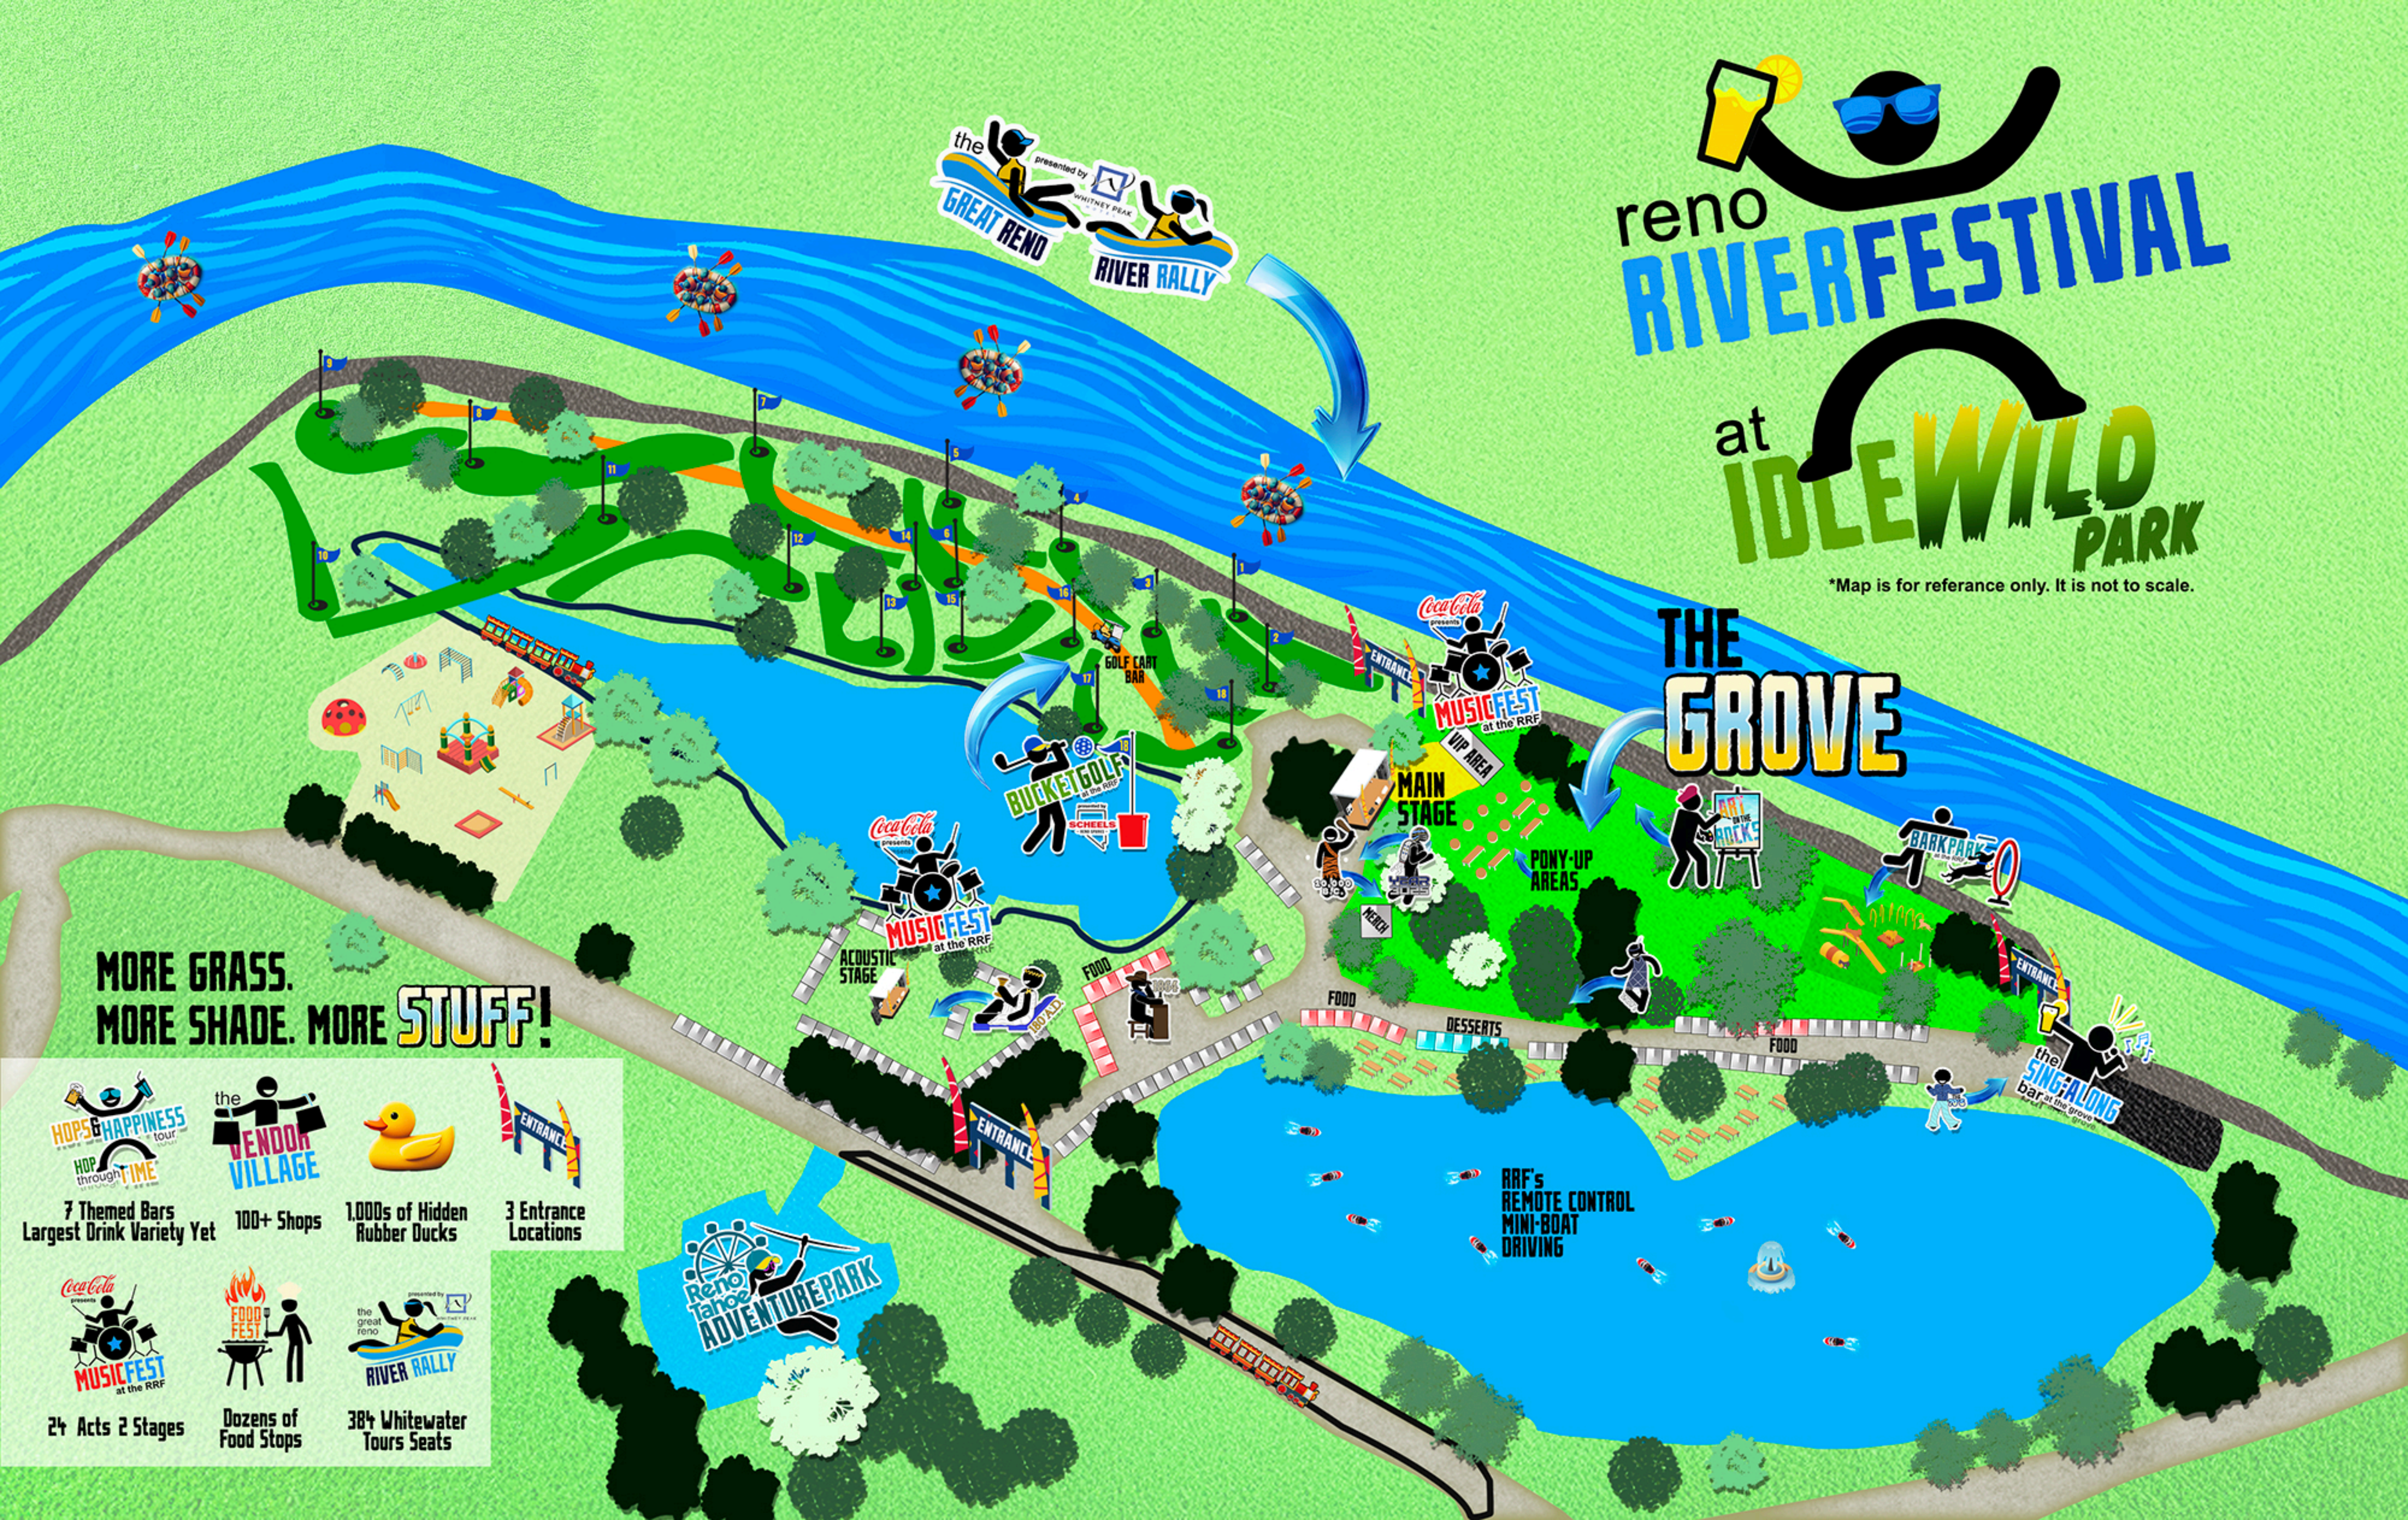

reno RIVERFESTIVAL

at **IDLEWILD PARK**

*Map is for reference only. It is not to scale.

THE GROVE

**MORE GRASS.
MORE SHADE. MORE STUFF!**

 7 Themed Bars Largest Drink Variety Yet	 100+ Shops	 1,000s of Hidden Rubber Ducks	 3 Entrance Locations
 24 Acts 2 Stages	 Dozens of Food Stops	 384 Whitewater Tours Seats	